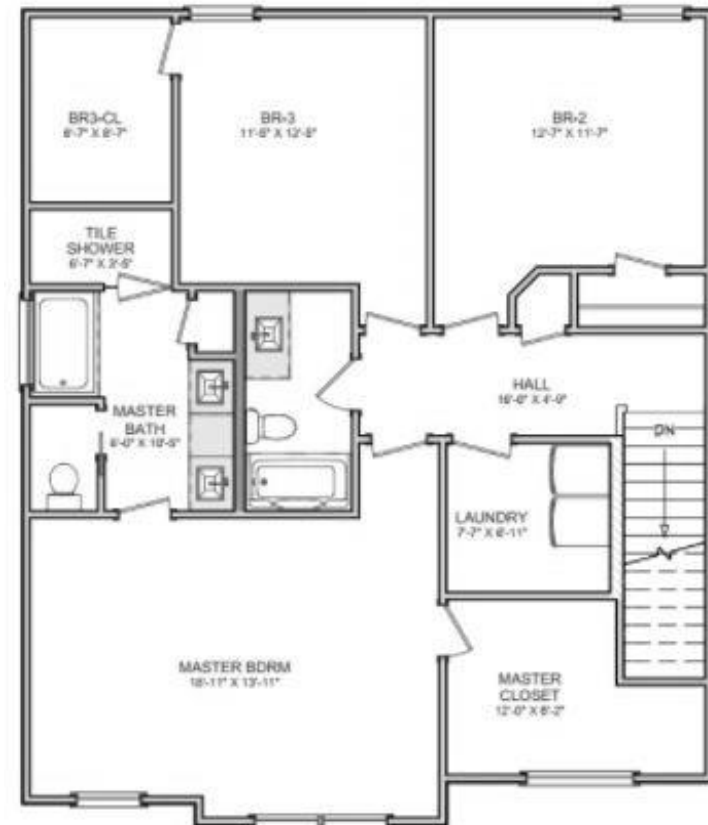

THE CHARLESTON 2

Second Floor